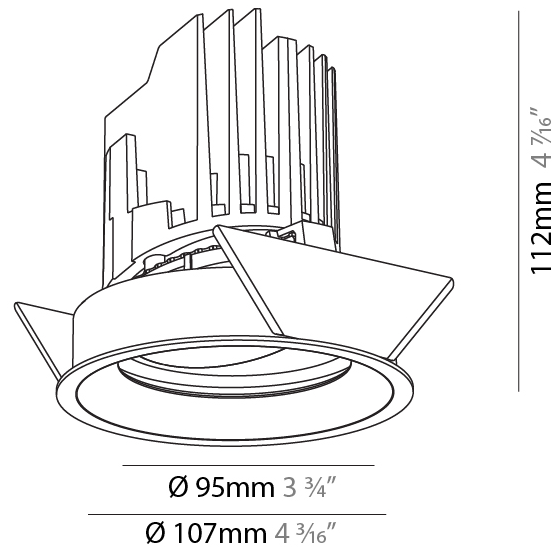

GENERAL

Series: Bioniq
 Subseries: Bioniq Round Adjustable
 Brand: Prolight
 Division: Architectural
 Mounting Type: Recessed
 Mounting Location: Ceiling
 Subcategory: Downlight

PHYSICAL

Shape: Round
 Diameter (mm): 107
 Diameter (in): 4 3/16
 Height (mm): 112
 Height (in): 4 7/16
 Ceiling Thickness (mm): 10 / 12.5 / 15
 Ceiling Thickness (in): 3/8 or 1/2 or 9/16
 Min. Recessing Depth (mm): 130
 Min. Recessing Depth (in): 5 1/8
 Light Distribution: Adjustable / Downlight
 Weight (kg): 0.47
 Weight (lbs): 1.04
 Fixture Finish: SSR / BKV / CWI / CRY / HAB / UFT / ITA / RUA / FTG / MYG / LOD / PUS / FRO / FUP / KIA / POP / BLS / SPG / MEY / GOH / GUM / CHC / COM / ABZ / JAG / OBR / MOS / ROR
 Fixture Material: Aluminum Die Cast
 Cut-out Measurements: 98mm / 3 7/8"

GENERAL

Series: Bioniq
 Subseries: Bioniq Round Adjustable
 Brand: Prolicht
 Division: Architectural
 Mounting Type: Recessed
 Mounting Location: Ceiling
 Subcategory: Downlight

PHYSICAL

Shape: Round
 Diameter (mm): 107
 Diameter (in): 4 3/16
 Height (mm): 112
 Height (in): 4 7/16
 Ceiling Thickness (mm): 10 / 12.5 / 15
 Ceiling Thickness (in): 3/8 or 1/2 or 9/16
 Min. Recessing Depth (mm): 130
 Min. Recessing Depth (in): 5 1/8
 Light Distribution: Adjustable / Downlight
 Weight (kg): 0.47
 Weight (lbs): 1.04
 Fixture Finish: SSR / BKV / CWI / CRY / HAB / UFT / ITA / RUA / FTG / MYG / LOD / PUS / FRO / FUP / KIA / POP / BLS / SPG / MEY / GOH / GUM / CHC / COM / ABZ / JAG / OBR / MOS / ROR
 Fixture Material: Aluminum Die Cast
 Cut-out Measurements: 98mm / 3 7/8"

OPTICAL

Reflector°: 10
 Optic°: Lens Pack - No Lens
 Adjustability: Rotational 355°; Tilt 30°

RATINGS AND CERTIFICATIONS

Certified By: Certified for North American Standards
 IP rating: IP20

	98mm 3 7/8"	130mm 5 1/8"	10 15mm 3/8" 9/16"	30°	355°	
A						