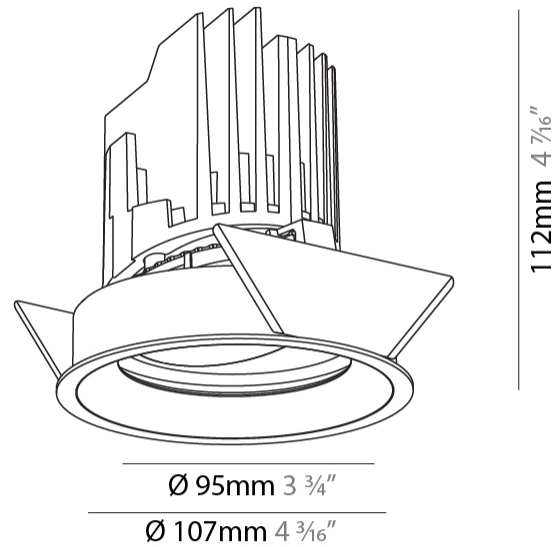

GENERAL

Series: Bioniq
 Subseries: Bioniq Round Adjustable
 Brand: Prolight
 Division: Architectural
 Mounting Type: Recessed
 Mounting Location: Ceiling
 Subcategory: Downlight

PHYSICAL

Shape: Round
 Diameter (mm): 107
 Diameter (in): 4 3/16
 Height (mm): 112
 Height (in): 4 7/16
 Ceiling Thickness (mm): 10 / 12.5 / 15
 Ceiling Thickness (in): 3/8 or 1/2 or 9/16
 Min. Recessing Depth (mm): 130
 Min. Recessing Depth (in): 5 1/8
 Light Distribution: Adjustable / Downlight
 Weight (kg): 0.47
 Weight (lbs): 1.04
 Fixture Finish: SSR / BKV / CWI / CRY / HAB / UFT / ITA / RUA / FTG / MYG / LOD / PUS / FRO / FUP / KIA / POP / BLS / SPG / MEY / GOH / GUM / CHC / COM / ABZ / JAG / OBR / MOS / ROR
 Fixture Material: Aluminum Die Cast
 Cut-out Measurements: 98mm / 3 7/8"

OPTICAL

Reflector°: 10
 Adjustability: Rotational 355°; Tilt 30°

RATINGS AND CERTIFICATIONS

Certified By: Certified for North American Standards
 IP rating: IP20

	98mm 3 7/8"	130mm 5 1/8"	10 15mm 3/8" 9/16"	30°	355°	

GENERAL

Series: Bioniq
 Subseries: Bioniq Round Adjustable
 Brand: Prolicht
 Division: Architectural
 Mounting Type: Recessed
 Mounting Location: Ceiling
 Subcategory: Downlight

PHYSICAL

Shape: Round
 Diameter (mm): 107
 Diameter (in): 4 3/16
 Height (mm): 112
 Height (in): 4 7/16
 Ceiling Thickness (mm): 10 / 12.5 / 15
 Ceiling Thickness (in): 3/8 or 1/2 or 9/16
 Min. Recessing Depth (mm): 130
 Min. Recessing Depth (in): 5 1/8
 Light Distribution: Adjustable / Downlight
 Weight (kg): 0.47
 Weight (lbs): 1.04
 Fixture Finish: SSR / BKV / CWI / CRY / HAB / UFT / ITA / RUA / FTG / MYG / LOD / PUS / FRO / FUP / KIA / POP / BLS / SPG / MEY / GOH / GUM / CHC / COM / ABZ / JAG / OBR / MOS / ROR
 Fixture Material: Aluminum Die Cast
 Cut-out Measurements: 98mm / 3 7/8"